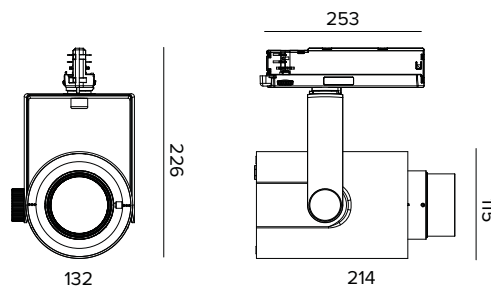

T034ZMP940DADB | RAY 115 ZOOM

Professional adjustable LED projector with a variable light beam opening

The fixture's photometric values can be found on the following pages

The figures on the drawing are expressed in mm.

Colour and finish: Deep black

Dimensions: 115

Weight: 1.2Kg

Version: ZOOM PRECISION

Degree of protection: IP20

ELECTRICAL CHARACTERISTICS

DALI electronic driver integrated into the track adapter.

Fixture Power: 29W